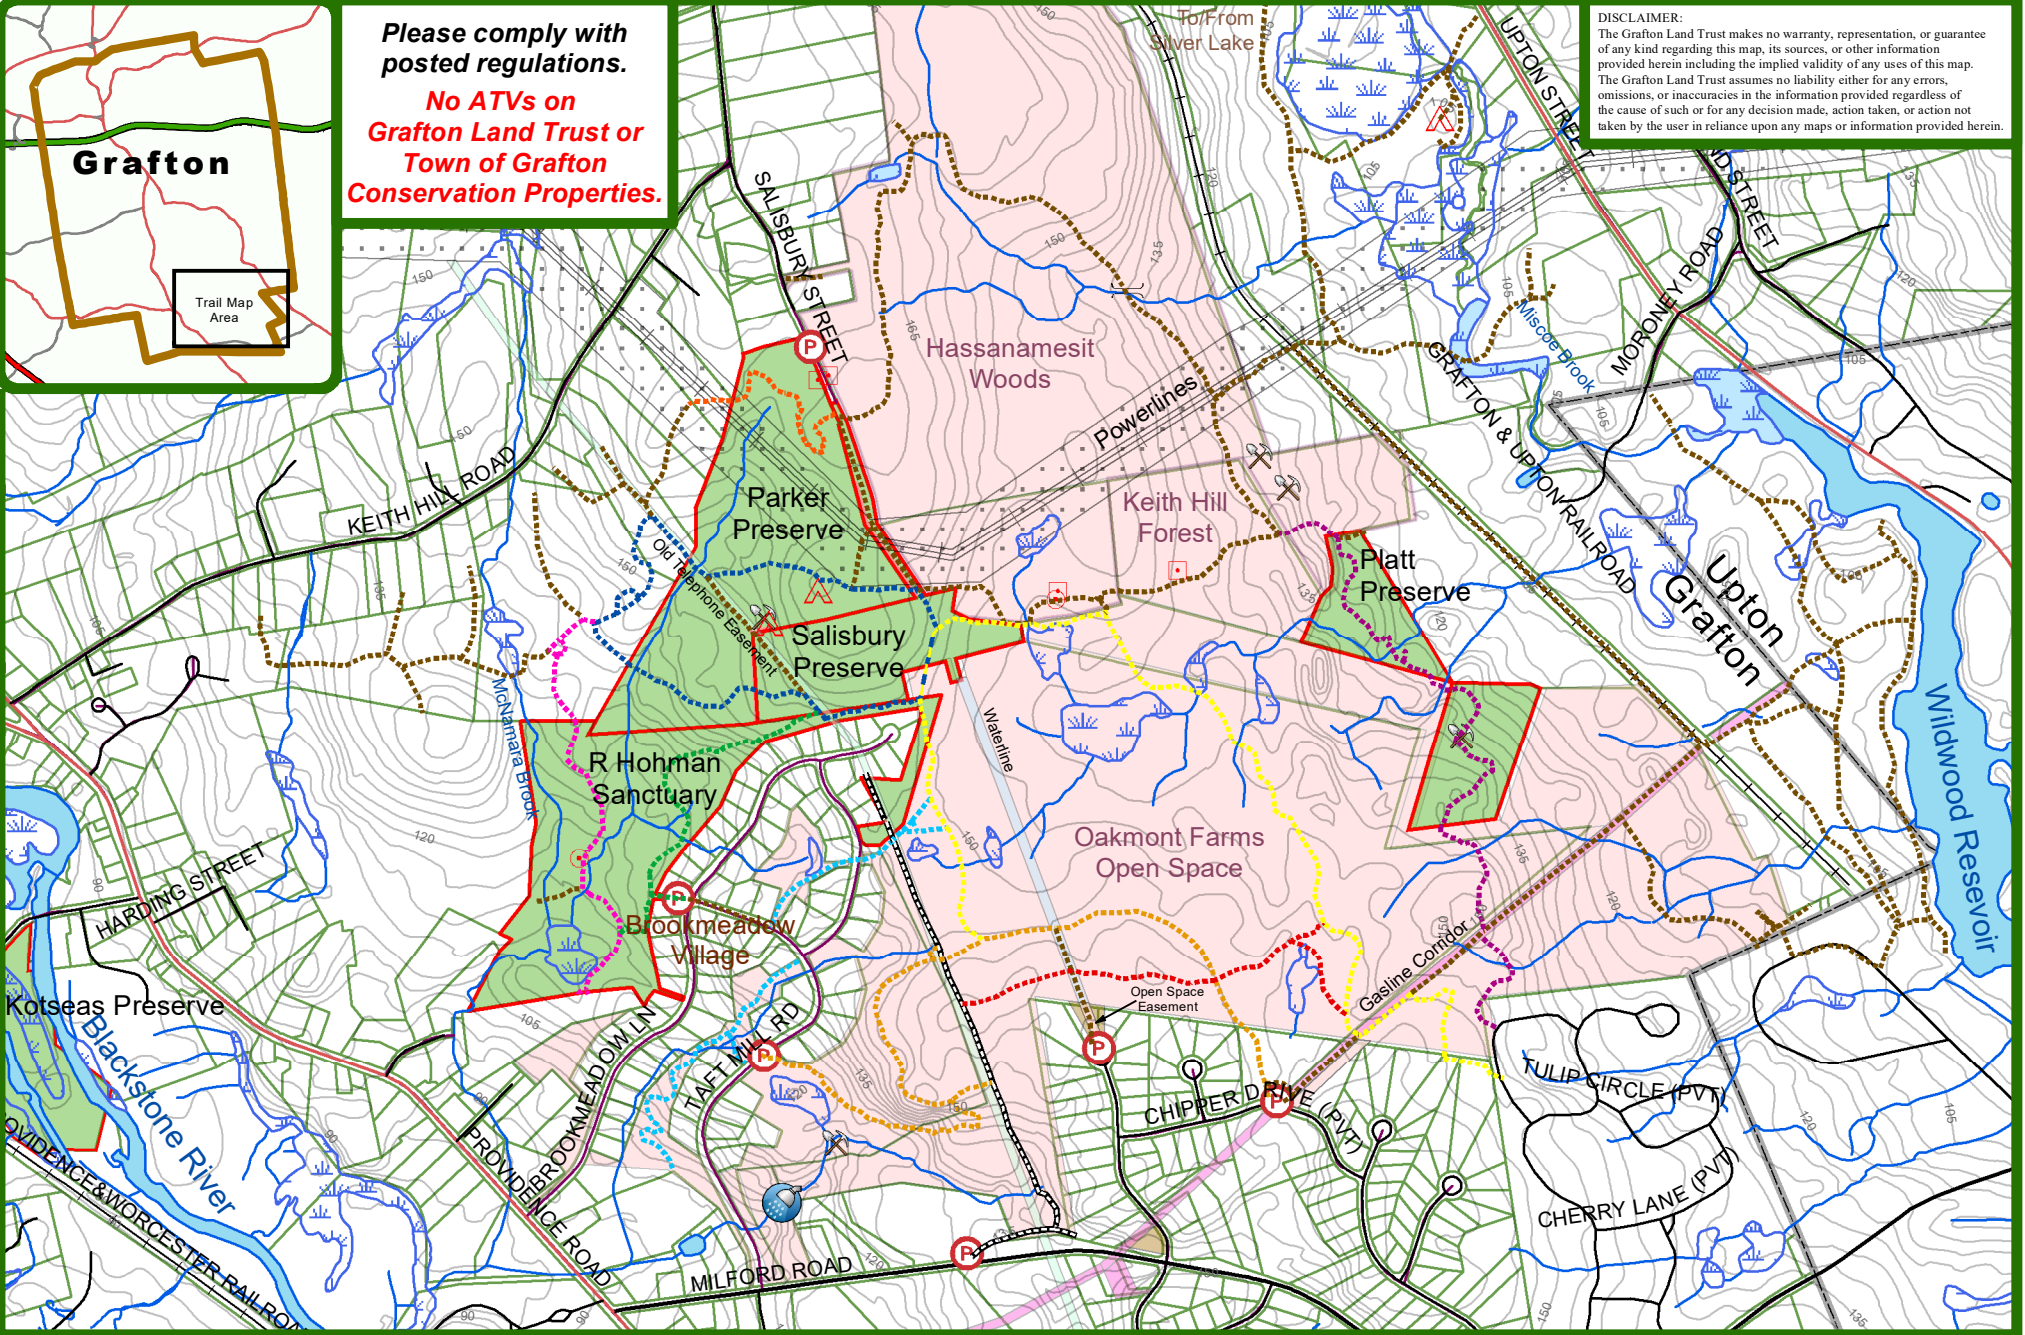

Please comply with posted regulations.

No ATVs on Grafton Land Trust or Town of Grafton Conservation Properties.

DISCLAIMER:
 The Grafton Land Trust makes no warranty, representation, or guarantee of any kind regarding this map, its source, or other information provided herein including the implied validity of any uses of this map. The Grafton Land Trust assumes no liability either for any errors, omissions, or inaccuracies in the information provided regardless of the cause of such or for any decision made, action taken, or action not taken by the user in reliance upon any maps or information provided herein.

Grafton Land Trust

Parker/ Salisbury/ Hohman/ Platt Trail Map

www.graftonland.org

GLT Properties	Developer Open Space	Trails	Foundation
Town of Grafton Open Space	Private Property	Parking	Old Quarry

0 0.5 1 Miles
 0 0.5 1 Kilometers

1:13,000